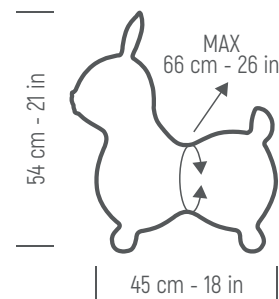

Raffy

AGE - YEARS
3+

REF. 80.08

Raffy

colour: lime green ●
packaging: printed box
carton: 6 pcs
EAN: 8001698080086