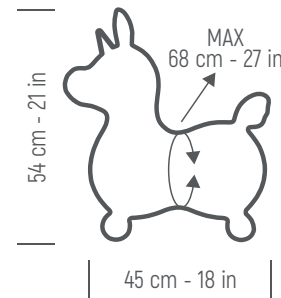

Rody Magical Unicorn

AGE - YEARS
3+

SOFTNESS

REF. 69.01
Rody Magical Unicorn
colour: light pink ●
packaging: printed box
carton: 6 pcs
EAN: 8001698069012

REF. 69.02
Rody Magical Unicorn
colour: silver grey ●
packaging: printed box
carton: 6 pcs
EAN: 8001698069029

Rody Max

AGE - YEARS
5+

SOFTNESS

REF. 80.05
Rody Max
colour: orange ●
packaging: printed box
carton: 2 pcs
EAN: 8001698080055

Accessories

» Page 51

Rody Magical Unicorn