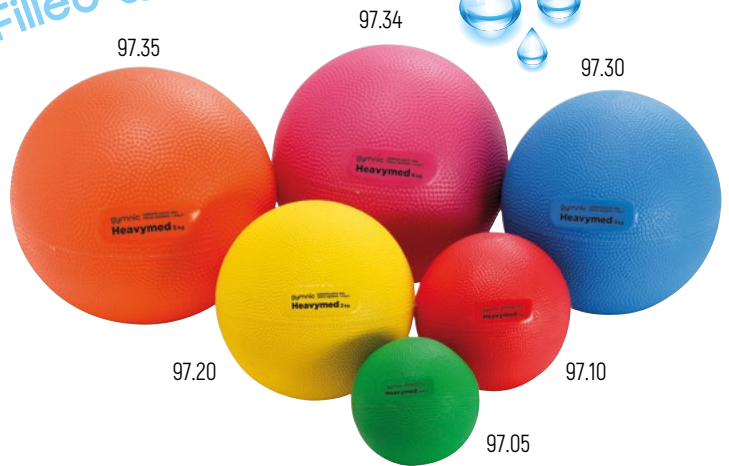

REF. 97.34

Heavymed 4

size: Ø 20 cm/4 kg
 colour: magenta ●
 packaging: polybag
 exercise booklet included
 carton: 2 pcs
 EAN: 8001698097343

REF. 97.35

Heavymed 5

size: Ø 23 cm/5 kg
 colour: orange ●
 packaging: polybag
 exercise booklet included
 carton: 2 pcs
 EAN: 8001698097350

EASY TO GRIP

Filled with water

Multi Training

REF. 97.40

Multi Training

size: max Ø 23 cm/1 kg
 colour: purple ●
 packaging: polybag
 exercise booklet included
 carton: 4 pcs
 EAN: 8001698097404

FILLABLE WITH WATER