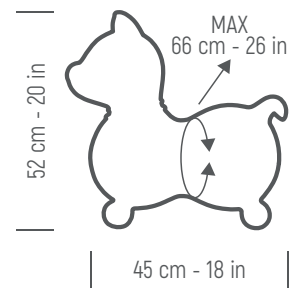

Gyffy

colour: yellow ●
packaging: printed box
carton: 6 pcs
EAN: 8001698080062

Kody

AGE - YEARS
3+

REF. 75.03

Kody

colour: brown ●
packaging: printed box
carton: 6 pcs
EAN: 8001698075037

Raffy