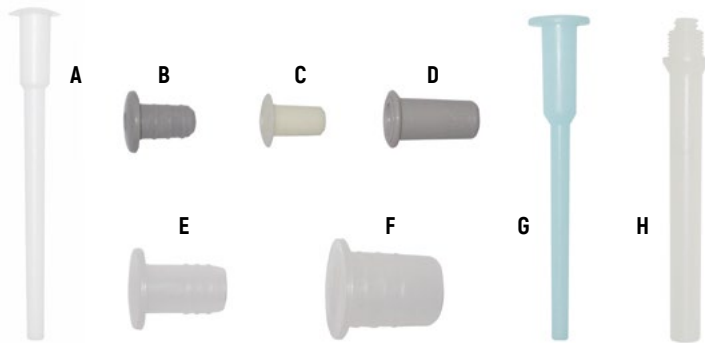

+

=

99.36 Ball Support "M"

95.14 Disco Sport

REF. 99.42

Plugs

A Over Ball
B Disco Sport/Disco Dome
Core Balance/Sit On Air
Movin' Step
Multiactiv Stones

C Softgym Over/Over Ki
D Multi Training/Activ Roll
Trigger Roll/Stability Wheel
E Training Bowl
F Megaball
G All other products
H Inflation Adapter