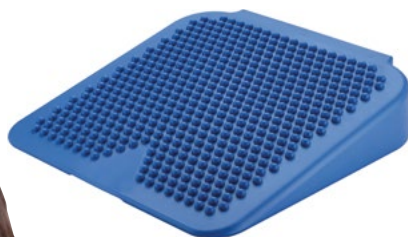

Movin' Sit

EU MEDICAL DEVICE CLASS I

REF. 89.10

Movin' Sit

size: 36 x 36 x 7 cm
 colour: blue ●
 packaging: printed box
 carton: 6 pcs
 EAN: 8001698089102

Sit On Air

EU MEDICAL DEVICE CLASS I

REF. 89.07