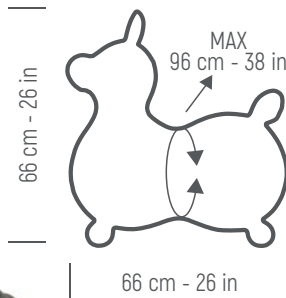

69.01

69.02

Rody Max

AGE - YEARS
5+

SOFTNESS

REF. 80.05
Rody Max
 colour: orange ●
 packaging: printed box
 carton: 2 pcs
 EAN: 8001698080055

Accessories

» Page 51