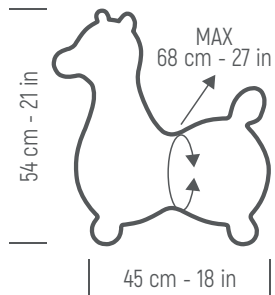

24 - Toys - Early Learning

Gyffy

AGE - YEARS
3+

REF. 80.06

Gyffy

colour: yellow ●
packaging: printed box
carton: 6 pcs
EAN: 8001698080062