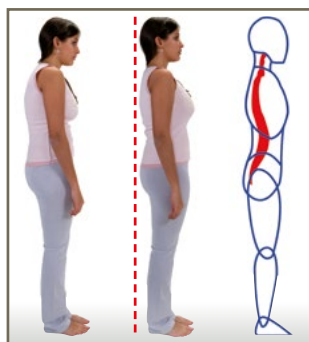

POSTURE

Gymnic products help to improve muscle tone and posture.