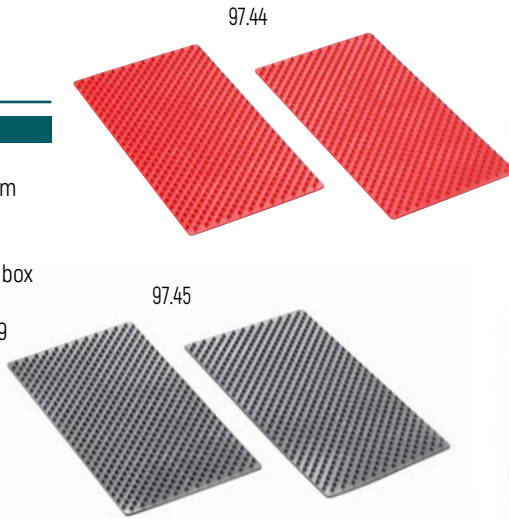

Aku Mat

SOFTNESS +

REF. 97.44

Aku Mat Comfort

size: 31,5 x 15,5 x 1 cm
set of 2 pcs
colour: red ●
packaging: printed box
carton: 12 sets
EAN: 8001698097442

SOFTNESS +

REF. 97.45

Aku Mat Pro

size: 31,5 x 15,5 x 1 cm
set of 2 pcs
colour: grey ●
packaging: printed box
carton: 12 sets
EAN: 8001698097459