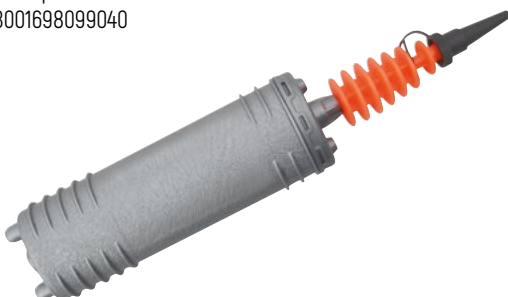

Faster Blaster

double action pump
size: L 29 cm
capacity: 2 x 300 cc
packaging: polybag
carton: 24 pcs
EAN: 8001698099040